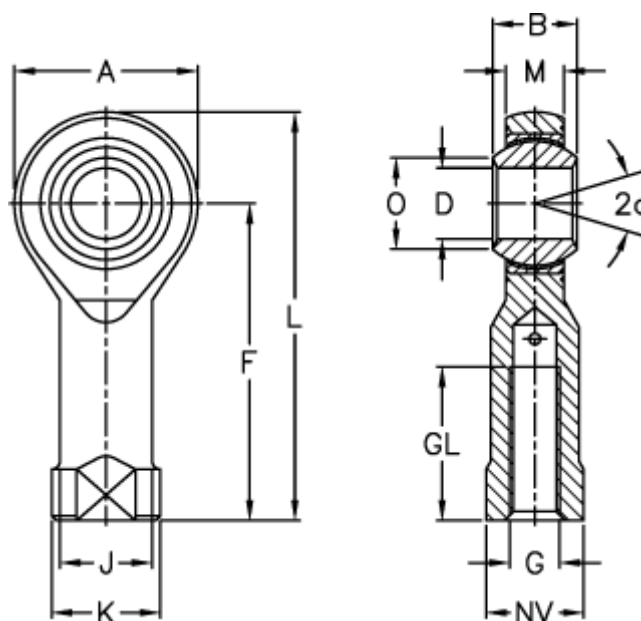

Data Sheet

Article number: 03013014

Description: Fluro Rod End GIRSW 14
Housing stainless steel

Measures

| | | | | |
|---------------------|-------|---------------------|--------|------------------|
| A | = 36 | J | = 20 | Weight (g) = 170 |
| a (degrees) | = 16 | K | = 25 | |
| B | = 19 | L | = 75 | |
| D | = 14 | M | = 13.5 | |
| Dynamic load C (kN) | = 42 | NV | = 22 | |
| F | = 57 | O | = 16.8 | |
| G | = M14 | Permissible rpm | = 260 | |
| GL | = 25 | Static load C0 (kN) | = 39.5 | |